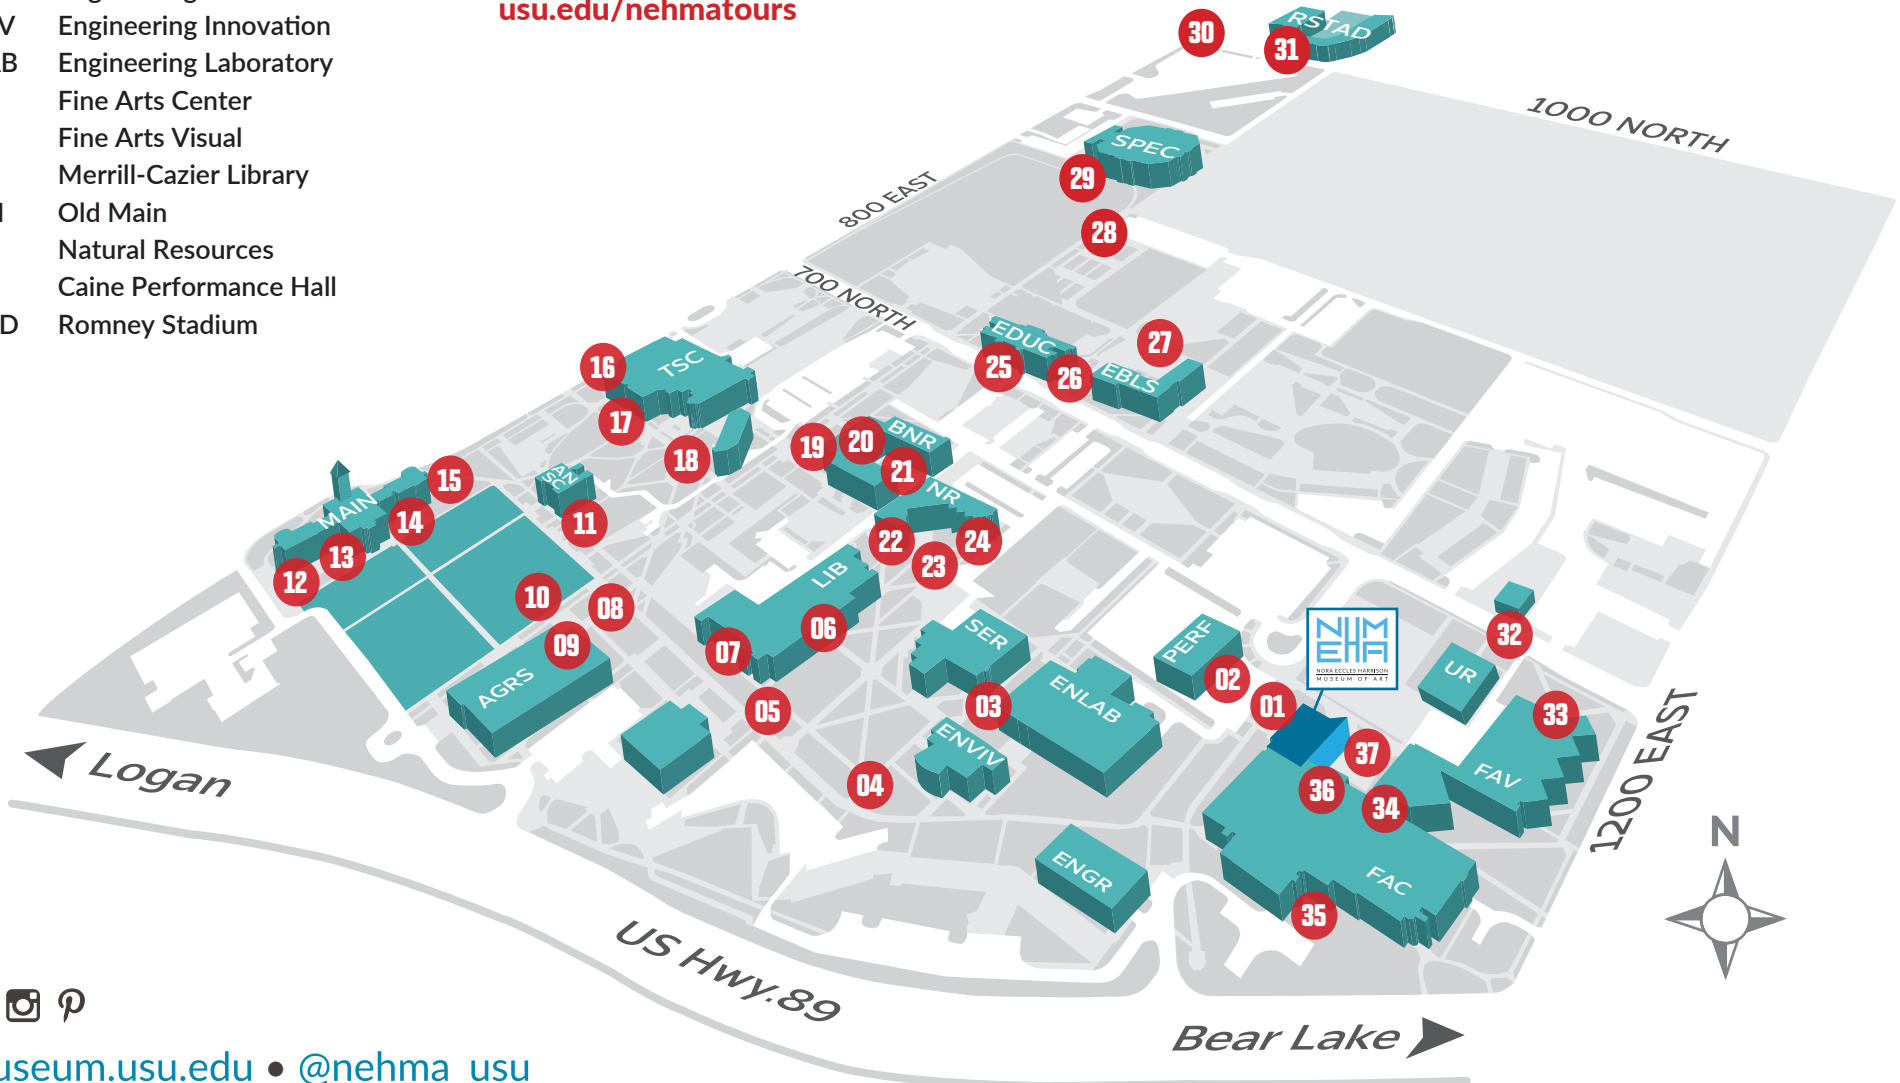

# USU LOGAN CAMPUS MAP - LANDMARKS

- NEHMA Nora Eccles Harrison Museum of ArtNSC Animal
- Science
- AGRS Agricultural Sciences
- BNR Biology and Natural Resources
- CCA Caine College of the Arts
- EBLS Edith Bowen Laboratory School
- EDUC Education
- ENGR Engineering
- ENINV Engineering Innovation
- ENLAB Engineering Laboratory
- FAC Fine Arts Center
- FAV Fine Arts Visual
- LIB Merrill-Cazier Library
- MAIN Old Main
- NR Natural Resources
- PERF Caine Performance Hall
- RSTAD Romney Stadium

- SER Science Engineering Research
- SPEC Dee Glen Smith Spectrum
- TSC Taggart Student Center
- UI University Inn
- UR University Reserve

Use your mobile device to listen to the USU Sculpture Walk Audio Tour. Open your browser and go to:  
[usu.edu/nehmatours](http://usu.edu/nehmatours)